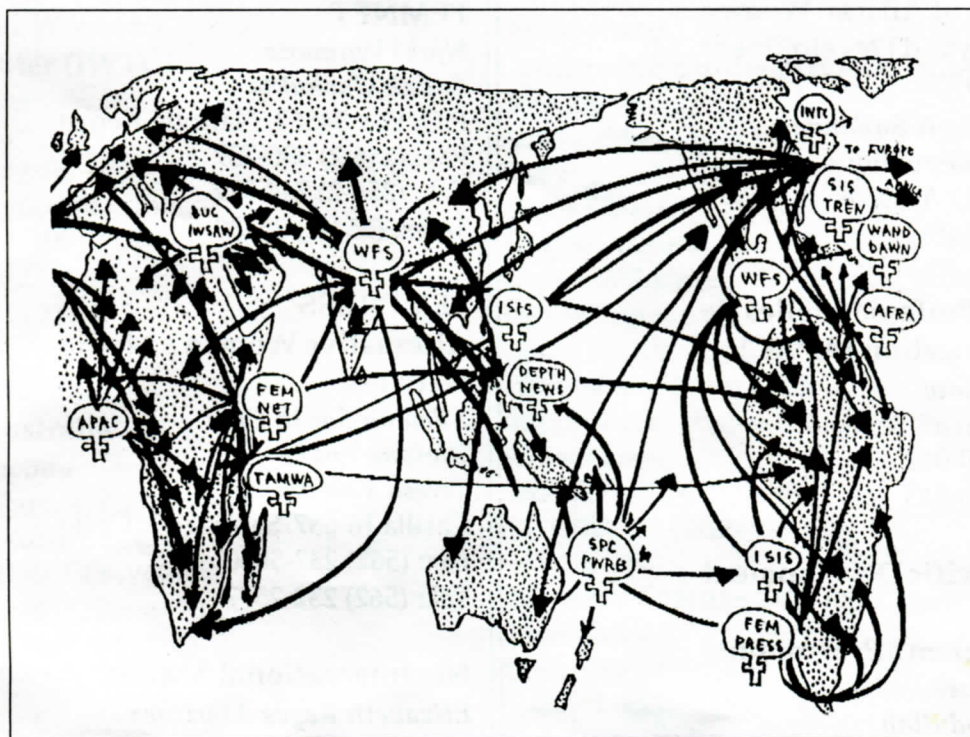

## Women's Media Network formed

**D**AWN (Development Alternatives for Women in the New Era) held an interregional media workshop last February 10-13 at the Barbados Workers Union Labour College in Barbados, bringing together 11 representatives of international women's communications networks.

The women's communications network groups included: Isis Internacional Santiago, Chile; South Pacific Commission/Pacific Women's Resource Bureau (SPC/PWRB), New Caledonia; The Caribbean Association for Feminist Research and Action (CAFRA), Trinidad and Tobago; Tanzania Media Women's Association (TAMWA), Tanzania; Sistren Theatre Collective, Jamaica; Isis International Manila, Philippines; Women's Feature Service (WFS), India; International Women's Tribune Centre (IWTC), USA; and Women and Development Unit (WAND), University of the West Indies, Barbados.